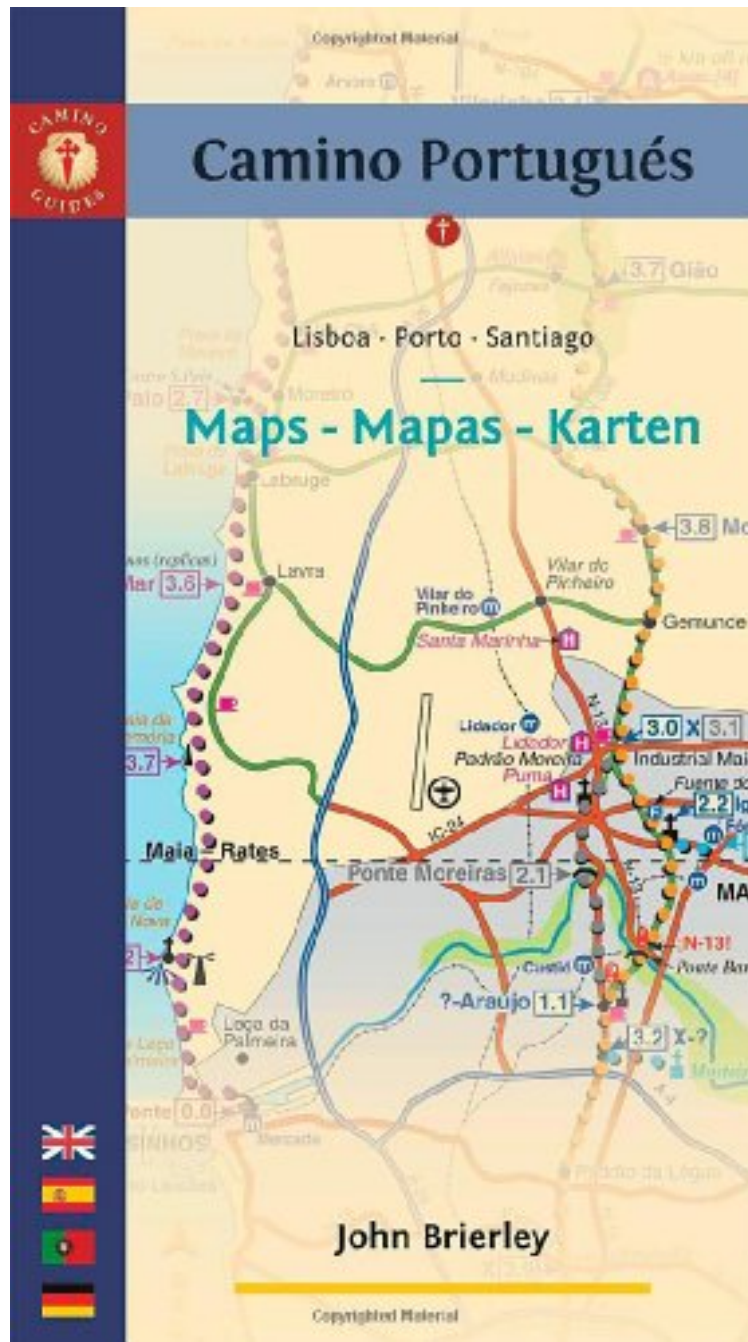

(Download) Camino Portugus Maps - Mapas - Karten: Lisboa - Porto - Santiago

Camino Portugus Maps - Mapas - Karten: Lisboa - Porto - Santiago

John Brierley

*Download PDF | ePub | DOC | audiobook | ebooks

DOWNLOAD

READ ONLINE

#5770926 in Books 2010-04-01 Original language: English PDF # 1 8.50 x .20 x 4.75l, .22 #File Name: 184409181380 pages | File size: 46.Mb

John Brierley : Camino Portugus Maps - Mapas - Karten: Lisboa - Porto - Santiago before purchasing it in order

to gauge whether or not it would be worth my time, and all praised Camino Portugus Maps - Mapas - Karten: Lisboa - Porto - Santiago:

4 of 4 people found the following review helpful. Wonderful Book!By Faye TischlerThis little book of maps is small enough to stuff in your pack, but detailed enough to provide important information. It seems to be the perfect companion to Brierley's other Camino Portuguese book. It includes distance traveled between points, type of terrain, walking surfaces and other pertinent info.0 of 0 people found the following review helpful. Best guide to walk withBy nkadamsDon't walk the camino without these maps. Just tear out the one for the day and keep it in your pocket. Hotels are useful when you get tired of hostels.

Spiritual seekers and travelers will find all the resources they need to walk the Way of St. James in this complete set of maps and town plans covering the sacred route from Lisbon, via Porto, to Santiago de Compostella. This portable travel companion is light enough to carry while walking long distances each day and contains maps with locations of all pilgrim hostels, the distances between all villages, and points of interest, as well as alternative routes and accommodations. The entire guide is provided in four languages: English, Spanish, Portuguese, and German.