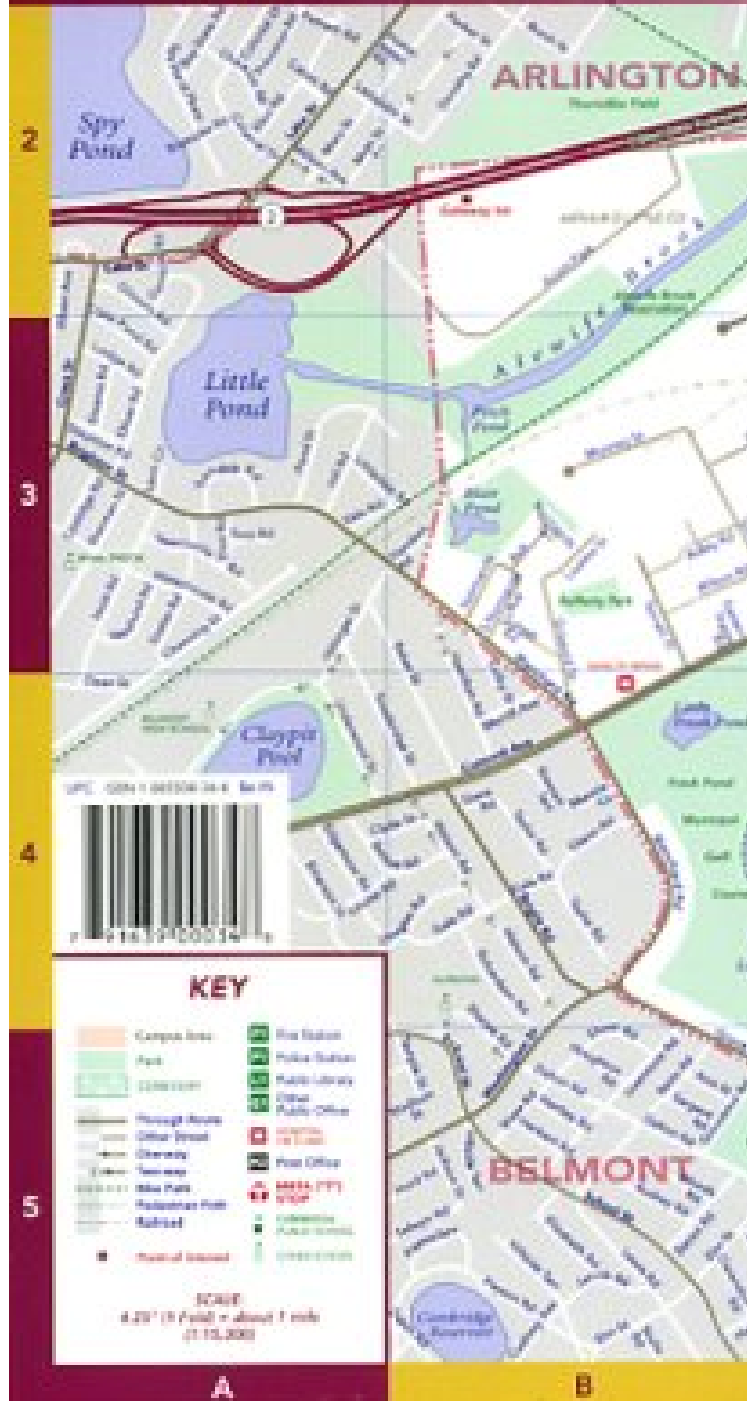

(Download ebook) Cambridge, Ma. Complete Street Map , Hedberg Maps (Rand McNally City Maps)

## **Cambridge, Ma. Complete Street Map , Hedberg Maps (Rand McNally City Maps)**

*Hedberg Maps Inc*

*\*Download PDF | ePub | DOC | audiobook | ebooks*

Professor Pathfinder's™

# Cambridge, MA Complete Street Map

Including parts of Boston, Somerville, Belmont & Arlington,  
Plus: Subway Map, Regional Map, and Inset of Harvard Square

DOWNLOAD

READ ONLINE

**Hedberg Maps Inc : Cambridge, Ma. Complete Street Map , Hedberg Maps (Rand McNally City Maps)** before purchasing it in order to gage whether or not it would be worth my time, and all praised Cambridge, Ma. Complete Street Map , Hedberg Maps (Rand McNally City Maps):

In addition to Cambridge streets, this map also includes parts of Boston, Somerville, Belmont and Arlington, plus a T subway map, regional map, and inset of Harvard Square. Six-panel accordion-style fold for easy open/close. Printed on card stock and UV coated for durability. Used copies of this map might have an older publication date. New copies purchased directly from Amazon will have the most recent publication date. Professor Pathfinder's is a trademark of Hedberg Maps Inc.