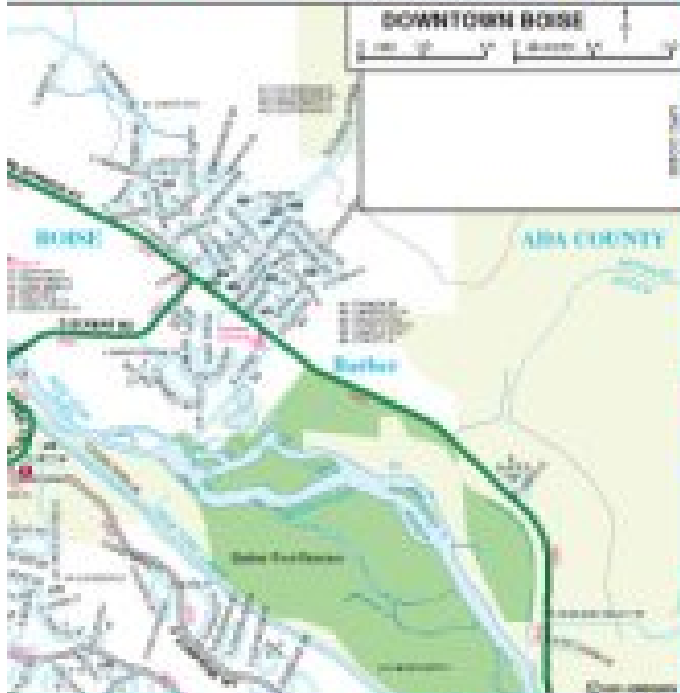

R

S

T

U

21

22

23

24